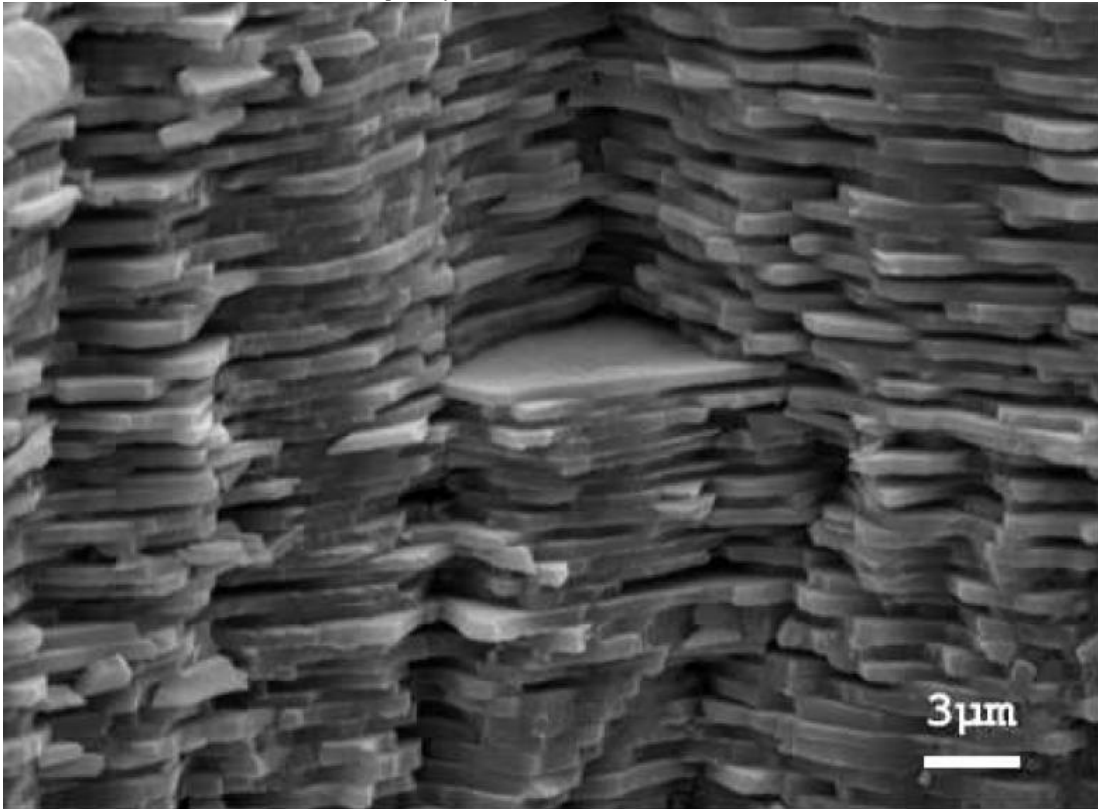

File:Nacre fracture.jpg

Wikimedia Commons auf Deutsch

From Wikimedia Commons, the free media repository

No higher resolution available.


[Expand view](#)

Summary

Description	Deutsch: REM Aufnahme einer Perlmutter - Bruchfläche
Date	14 December 2007
Source	Own work (Original text: <i>“selbst angefertigt”</i>)
Author	Fabian Heinemann

Licensing

- 2007-12-14 15:45 Fabian heinemann 781×572× (56599 bytes) {{Information |Beschreibung = REM Aufnahme einer Perlmutter - Bruchfläche |Quelle = selbst angefertigt |Urheber = Fabian Heinemann |Datum = 14.12.2007 |Genehmigung = |Andere Versionen = |Anmerkungen = }}

Retrieved from "http://commons.wikimedia.org/w/index.php?title=File:Nacre_fracture.jpg&oldid=116498284"

Category: Mother of pearl

-
- This page was last modified on 15 February 2014, at 20:51.
 - Text is available under the Creative Commons Attribution/Share-Alike License; additional terms may apply. By using this site, you agree to the Terms of Use and Privacy Policy.